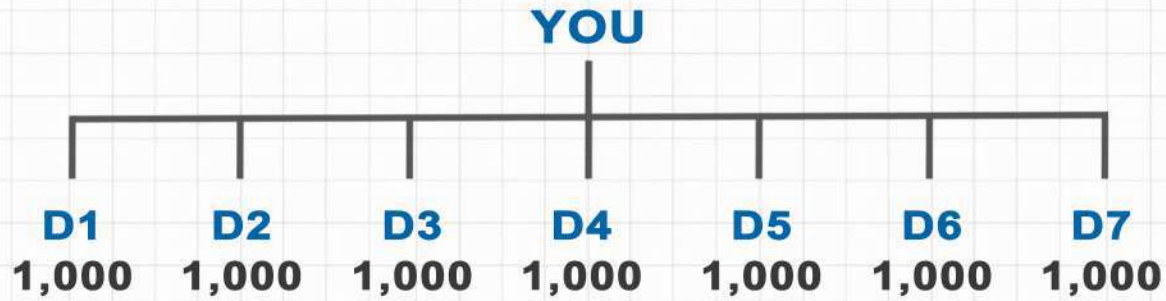

Helping Opportunity

- ✓ Step 1 : Donate Rs. 1000 to your Introducer
- ✓ Step 2 : Introduce and get help from 7 members